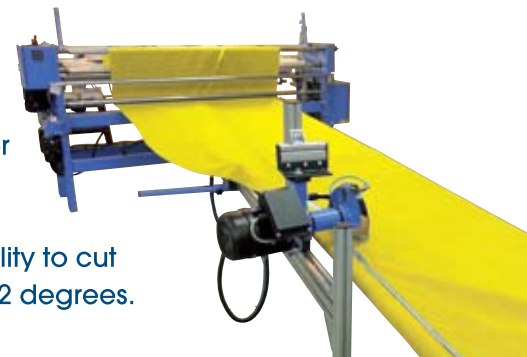

ITMA 2015
www.itma.com
Hall 7, Stand C105
12 - 19 NOVEMBER
FIERA MILANO RHO
MILAN, ITALY

We were there!

The Complete Bias System

Tube Sewing Unit 200

Bias Cutter/Winder 200

Strip Cutter FA 350

Collarette Cutting Machines

EC 40 Semi automatic

EC 50 Semi automatic

12-Degrees kit for the Bias Cutter/Winder 200, gives the possibility to cut Bias from 12 to 52 degrees.

Specifications and appearance are subject to change without prior notice for improvements.