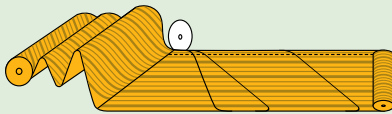

ITMA 2015
www.itma.com
Hall 7, Stand C105
12 - 19 NOVEMBER
FIERA MILANO RHO
MILAN, ITALY

We were there!

The Complete Bias System

Tube Sewing Unit 200

Bias Cutter/Winder 200

Strip Cutter FA 350

Collarette Cutting Machines

EC 40 Semi automatic

EC 50 Semi automatic

12-Degrees kit for the Bias Cutter/Winder 200, gives the possibility to cut Bias from 12 to 52 degrees.

Specifications and appearance are subject to change without prior notice for improvements.