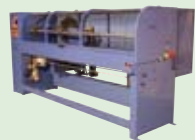

ITMA 2015
www.itma.com
Hall 7, Stand C105
12 - 19 NOVEMBER
FIERA MILANO RHO
MILAN, ITALY

We were there!

The Complete Bias System

Tube Sewing Unit 200

Bias Cutter/Winder 200

Strip Cutter FA 350

Collarette Cutting Machines

EC 40 Semi automatic

EC 50 Semi automatic

12-Degrees kit for the Bias Cutter/Winder 200, gives the possibility to cut Bias from 12 to 52 degrees.

Specifications and appearance are subject to change without prior notice for improvements.