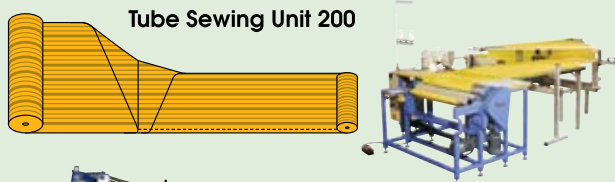

ITMA 2015
www.itma.com
Hall 7, Stand C105
12 - 19 NOVEMBER
FIERA MILANO RHO
MILAN, ITALY

We were there!

The Complete Bias System

Tube Sewing Unit 200

Bias Cutter/Winder 200

Strip Cutter FA 350

Collarette Cutting Machines

EC 40 Semi automatic

EC 50 Semi automatic

12-Degrees kit for the Bias Cutter/Winder 200, gives the possibility to cut Bias from 12 to 52 degrees.

Specifications and appearance are subject to change without prior notice for improvements.